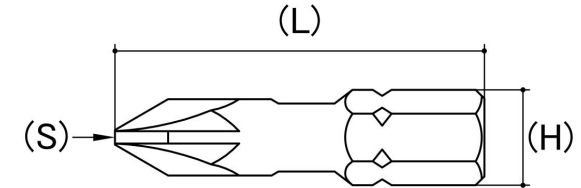

## Pozi Driver Bit

**Series:** ThunderMAX Impact

**Drive Type:** Pozi

**Brand:** Alpha

**Magnetised:** Yes

**Material:** Alloy Tool Steel

**Finish:** Black Oxide

**System Of Measurement:** Imperial

**Comments:** Heavy Duty: Designed for 18v Battery Power Tools

*CAD drawings shown for graphic representation only.\**

Size (S)	Length (L) (mm)	Hex Size (H) (inches)	Driver Bit Style	Sold in Packs of	sku (qfind)
	Nom				
PZ2	25	1/4	Insert	2	11PZ225TMAC2
PZ2	25	1/4	Insert	10	11PZ225TMAH
PZ2	50	1/4	Power	1	11PZ250TMAC1
PZ2	50	1/4	Power	10	11PZ250TMAH